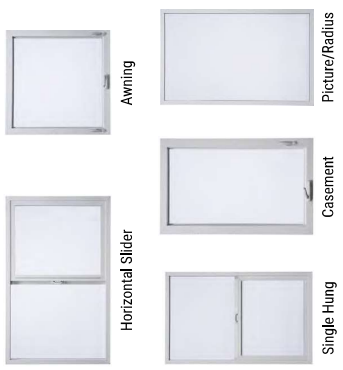

Operating Styles

Style Line Series windows pair well with Tuscany and Tritonic Series patio doors

Standard Colors

Premium Exterior Vinyl Finishes

Capstock Finish

For more details on Milgard vinyl windows and patio doors, visit milgard.com.

Performance Data & Specifications

	DP Rating	Minimum	Maximum
Horizontal Slider	25	2010	6050
Double Vent	25	4010	9050
Single Hung	35	1026	3070
Casement	40	3050	3050
Awning	45	4030	4030
Picture	40	1010	6060

Chart does not reflect full size and rating range. STC Ratings also available. Visit milgard.com for DP ratings by size.

*See complete details at MILGARD.COM/WARRANTY