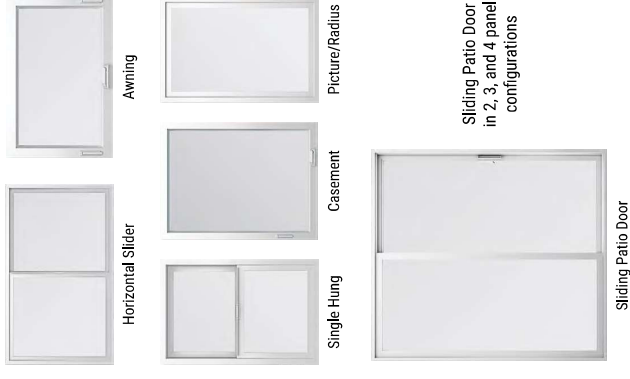

Operating Styles

Standard Colors

Premium Exterior Vinyl Finishes

Capstock Finish