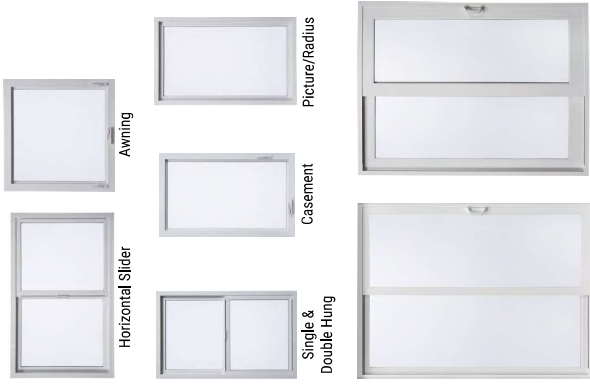

Performance Data & Specifications

	DP Rating	Minimum	Maximum
Horizontal Slider	40	2016	6050
Double Vent	25	3030	10050
Single Hung	40	1620	3863
Double Hung	30	1620	3863
Casement	45	1515	3060
Awning	40	1314	5030
Picture	40	1616	8060
SGD 2-panel	30	5068	10090
SGD 3-panel	20	9068	12080
SGD 4-panel	20	10068	16080

Chart does not reflect full size and rating range. STC Ratings also available. Visit milgard.com for DP ratings by size.

*See complete details at MILGARD.COM/WARRANTY

Operating Styles

Standard Sliding Patio Door